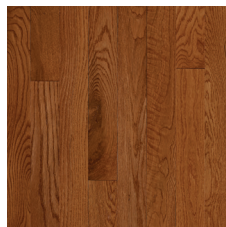

ST. VINCENT™ | SOLID HARDWOOD

Timeless Looks. Affordable Style.

Want the timeless beauty of authentic hardwood flooring, but concerned about the cost? Bruce®, the #1 most trusted name in hardwood, has the ideal budget-friendly, hardwood solution for any home or remodel project - St. Vincent™. It's a high-quality hardwood collection that features our most popular colors in two classic widths – 2-1/4" and 3-1/4" – all at an affordable price.

- Solid White Oak and Red Oak
- Available in 2-1/4" and 3-1/4" widths
- Square edges and ends for a seamless installation that looks site finished
- Suitable for Residential jobs and a great solution for remodeling opportunities
- Manufactured In The USA

**25-YEAR LIMITED
RESIDENTIAL WARRANTY**

St. Vincent Hardwood is abundant in natural character. While each plank is unique in the level and type of character featured, you can expect high color and character variation such as filled knots, large mineral streaks and distinct tonal color differences from plank to plank.