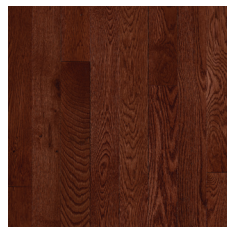

ST. VINCENT™ | SOLID HARDWOOD

Timeless Looks. Affordable Style.

Want the timeless beauty of authentic hardwood flooring, but concerned about the cost? Bruce®, the #1 most trusted name in hardwood, has the ideal budget-friendly, hardwood solution for any home or remodel project - St. Vincent™. It's a high-quality hardwood collection that features our most popular colors in two classic widths – 2-1/4" and 3-1/4" – all at an affordable price.

- Solid White Oak and Red Oak
- Available in 2-1/4" and 3-1/4" widths
- Square edges and ends for a seamless installation that looks site finished
- Suitable for Residential jobs and a great solution for remodeling opportunities
- Manufactured In The USA

**25-YEAR LIMITED
RESIDENTIAL WARRANTY**

St. Vincent Hardwood is abundant in natural character. While each plank is unique in the level and type of character featured, you can expect high color and character variation such as filled knots, large mineral streaks and distinct tonal color differences from plank to plank.