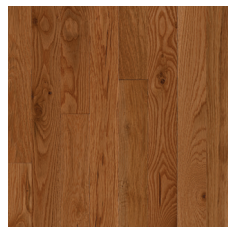

ST. VINCENT™ | SOLID HARDWOOD

Timeless Looks. Affordable Style.

Want the timeless beauty of authentic hardwood flooring, but concerned about the cost? Bruce®, the #1 most trusted name in hardwood, has the ideal budget-friendly, hardwood solution for any home or remodel project - St. Vincent™. It's a high-quality hardwood collection that features our most popular colors in two classic widths – 2-1/4" and 3-1/4" – all at an affordable price.

- Solid White Oak and Red Oak
- Available in 2-1/4" and 3-1/4" widths
- Square edges and ends for a seamless installation that looks site finished
- Suitable for Residential jobs and a great solution for remodeling opportunities
- Manufactured In The USA

**25-YEAR LIMITED
RESIDENTIAL WARRANTY**

St. Vincent Hardwood is abundant in natural character. While each plank is unique in the level and type of character featured, you can expect high color and character variation such as filled knots, large mineral streaks and distinct tonal color differences from plank to plank.

Oak Cherry
2-1/4" SK2SV331S
3-1/4" SK3SV331S

Oak Saddle
2-1/4" SK2SV341S
3-1/4" SK3SV341S

ST. VINCENT SOLID									
SPECIES	White Oak, Red Oak		THICKNESS	3/4"	PLANK LENGTH(S)	84" Max - 8.3" Min	EDGE DETAIL	Square edges and square ends	
WIDTHS	2-1/4", 3-1/4"		FINISH	High Gloss, Aluminum Oxide	GRADE	Builder Grade	TEXTURE	Smooth	
INSTALLATION	Nail On / Above Ground Level			WARRANTY	25-Years Limited Residential				
SQ FT PER CARTON	2-1/4" - 20	CARTONS PER PALLET	32	SQ FT PER PALLET	2-1/4" - 640	PALLETS PER TRUCK/CONTAINER	2-1/4" - 23	SQ FT PER TRUCKLOAD	2-1/4" - 14,720
	3-1/4" - 22				3-1/4" - 704		3-1/4" - 21		3-1/4" - 14,784