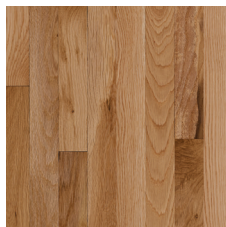

ST. VINCENT™ | SOLID HARDWOOD

Timeless Looks. Affordable Style.

Want the timeless beauty of authentic hardwood flooring, but concerned about the cost? Bruce®, the #1 most trusted name in hardwood, has the ideal budget-friendly, hardwood solution for any home or remodel project - St. Vincent™. It's a high-quality hardwood collection that features our most popular colors in two classic widths – 2-1/4" and 3-1/4" – all at an affordable price.

- Solid White Oak and Red Oak
- Available in 2-1/4" and 3-1/4" widths
- Square edges and ends for a seamless installation that looks site finished
- Suitable for Residential jobs and a great solution for remodeling opportunities
- Manufactured In The USA

**25-YEAR LIMITED
RESIDENTIAL WARRANTY**

St. Vincent Hardwood is abundant in natural character. While each plank is unique in the level and type of character featured, you can expect high color and character variation such as filled knots, large mineral streaks and distinct tonal color differences from plank to plank.

Oak Cherry
2-1/4" SK2SV331S
3-1/4" SK3SV331S

Oak Saddle
2-1/4" SK2SV341S
3-1/4" SK3SV341S

ST. VINCENT SOLID									
SPECIES	White Oak, Red Oak		THICKNESS	3/4"	PLANK LENGTH(S)	84" Max - 8.3" Min	EDGE DETAIL	Square edges and square ends	
WIDTHS	2-1/4", 3-1/4"		FINISH	High Gloss, Aluminum Oxide	GRADE	Builder Grade	TEXTURE	Smooth	
INSTALLATION	Nail On / Above Ground Level			WARRANTY	25-Years Limited Residential				
SQ FT PER CARTON	2-1/4" - 20	CARTONS PER PALLET	32	SQ FT PER PALLET	2-1/4" - 640	PALLETS PER TRUCK/CONTAINER	2-1/4" - 23	SQ FT PER TRUCKLOAD	2-1/4" - 14,720
	3-1/4" - 22				3-1/4" - 704		3-1/4" - 21		3-1/4" - 14,784